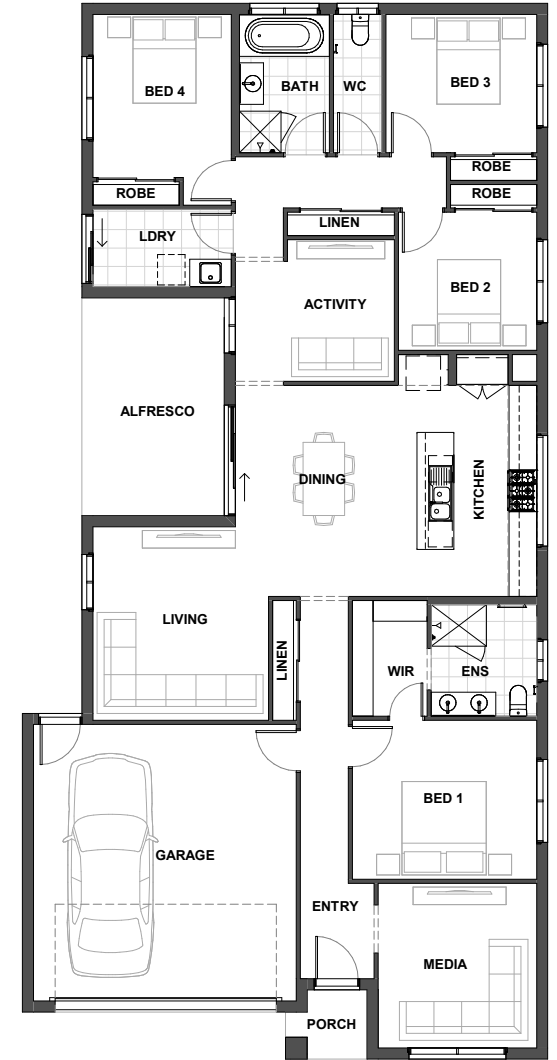

BELVIDERE 235

MIN LOT FRONTAGE	HOUSE WIDTH	HOUSE LENGTH	HOME SIZE
12.5m	11.4m	22.91m	235m ²

ACTIVITY	3.1m x 2.3m	DINING	4.6m x 3.5m
ALFRESCO	4.7m x 3.1m	GARAGE	6.0m x 5.7m
BED 1	4.0m x 3.5m	KITCHEN	4.6m x 3.0m
BED 2	3.0m x 3.0m	LIVING	4.2m x 3.8m
BED 3	3.0m x 3.0m	MEDIA	3.6m x 3.4m
BED 4	3.5m x 3.0m		