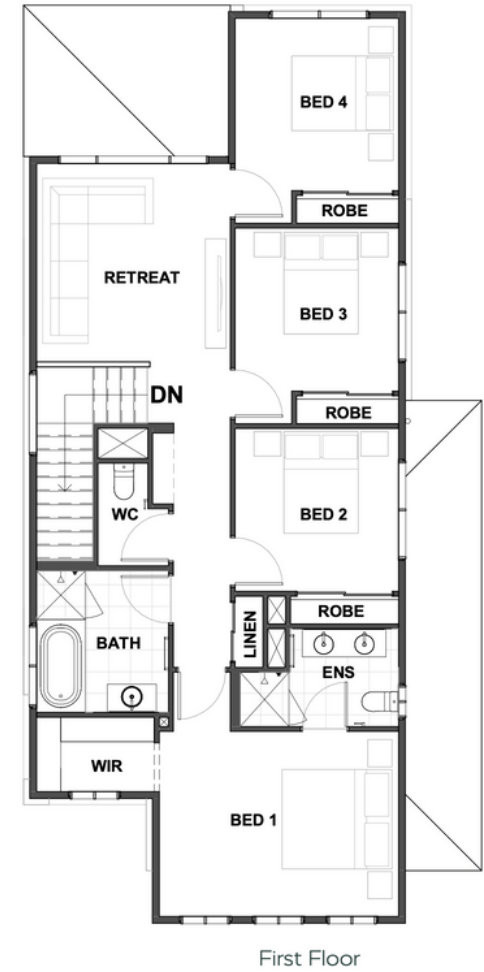

BUNGALA 223

MIN LOT FRONTAGE 10m
 HOUSE WIDTH 8.44m
 HOUSE LENGTH 16.88m
 HOME SIZE 223m²

ALFRESCO	3.6m x 3.1m	DINING	3.6m x 2.8m
BED 1	4.4m x 3.4m	FAMILY	3.6m x 3.6m
BED 2	3.0m x 3.0m	GARAGE	6.0m x 5.7m
BED 3	3.0m x 3.0m	KITCHEN	3.6m x 3.1m
BED 4	3.2m x 3.0m	RETREAT	3.7m x 3.6m