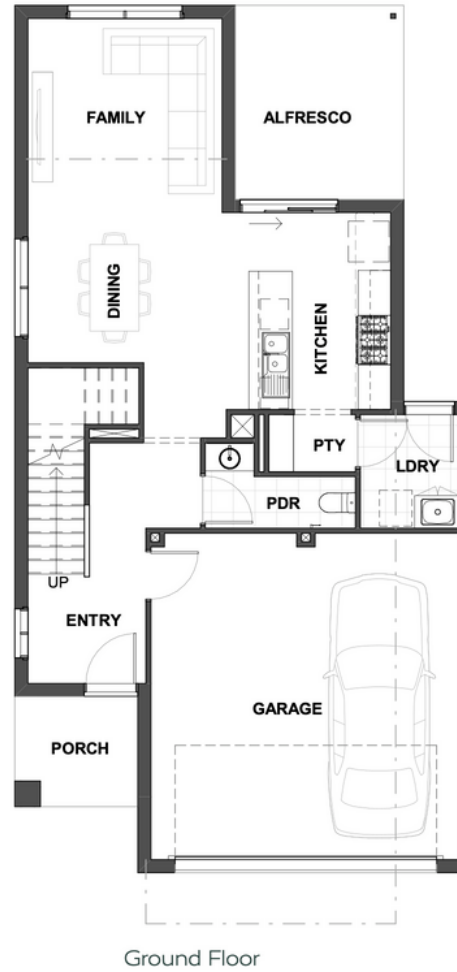

BUNGALA 223

MIN LOT FRONTAGE 10m
 HOUSE WIDTH 8.44m
 HOUSE LENGTH 16.88m
 HOME SIZE 223m²

ALFRESCO	3.6m x 3.1m	DINING	3.6m x 2.8m
BED 1	4.4m x 3.4m	FAMILY	3.6m x 3.6m
BED 2	3.0m x 3.0m	GARAGE	6.0m x 5.7m
BED 3	3.0m x 3.0m	KITCHEN	3.6m x 3.1m
BED 4	3.2m x 3.0m	RETREAT	3.7m x 3.6m