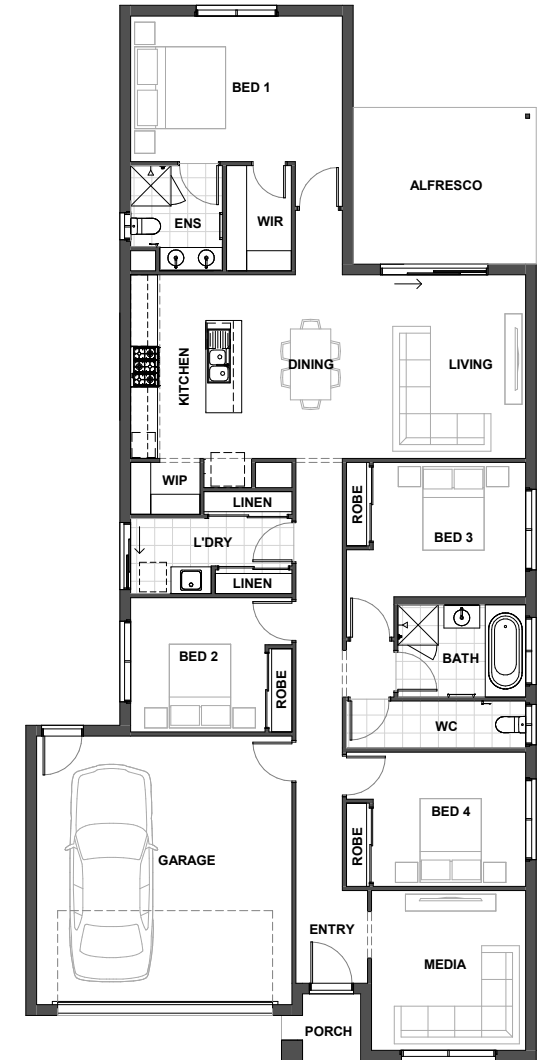

SANDY 220

ALFRESCO	4.1m x 3.5m	DINING	4.1m x 3.2m
BED 1	4.7m x 3.3m	GARAGE	6.0m x 5.7m
BED 2	3.0m x 3.0m	KITCHEN	4.1m x 2.5m
BED 3	3.4m x 3.0m	LIVING	4.1m x 3.1m
BED 4	3.4m x 3.0m	MEDIA	3.6m x 3.4m

MIN LOT FRONTAGE	HOUSE WIDTH	HOUSE LENGTH	HOME SIZE
12.5m	11.4m	23.58m	220m ²