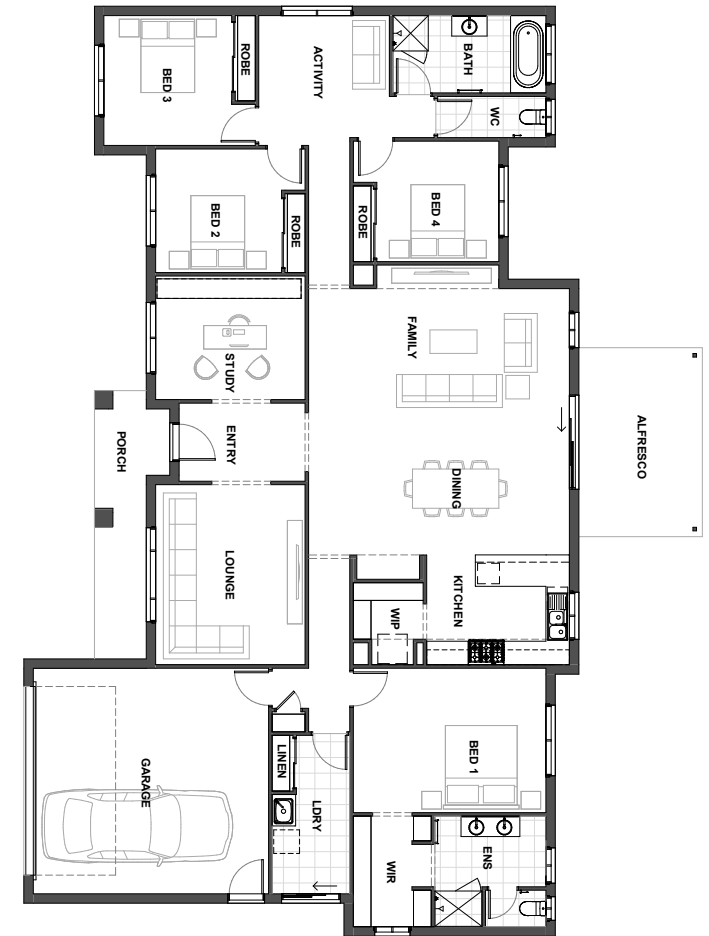

GAWLER 294

MIN LOT FRONTAGE	HOUSE WIDTH	HOUSE LENGTH	HOME SIZE
25.5m	23.71m	17.3m	294m ²

ACTIVITY	3.3m x 3.1m	GARAGE	6.0m x 5.8m
ALFRESCO	4.8m x 3.2m	KITCHEN	3.6m x 2.8m
BED 1	4.9m x 3.7m	LDRY	4.0m x 2.0m
BED 2	3.2m x 3.2m	LOUNGE	4.6m x 3.8m
BED 3	3.3m x 3.3m	PORCH	6.8m x 1.3m
BED 4	3.1m x 3.1m	STUDY	3.8m x 3.2m
DINING	6.7m x 3.6m		
FAMILY	6.7m x 3.2m		