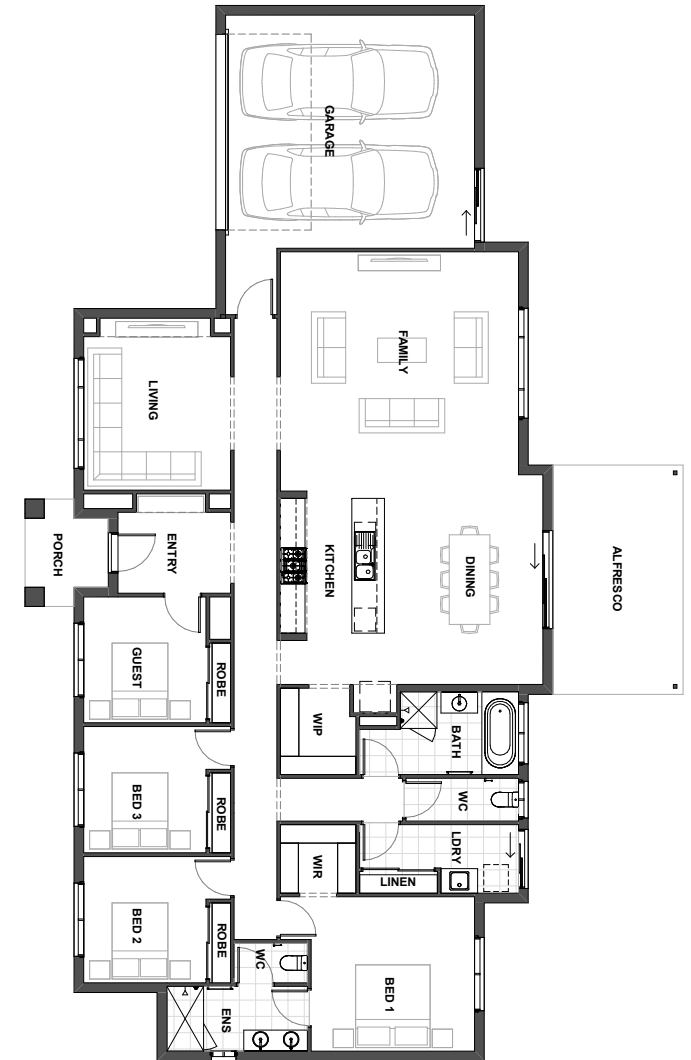

PRESTON 274

ALFRESCO 5.6m x 3.2m
BED 1 3.8m x 4.0m
BED 2 3.1m x 3.0m
BED 3 3.1m x 3.0m
DINING 5.2m x 3.6m
FAMILY 5.9m x 5.8m

GARAGE 5.7m x 6.1m
GUEST 3.1m x 3.0m
KITCHEN 4.8m x 2.9m
LIVING 3.8m x 3.6m

MIN LOT FRONTAGE 25.91m
 HOUSE WIDTH 16.15m
 HOUSE LENGTH 274m²