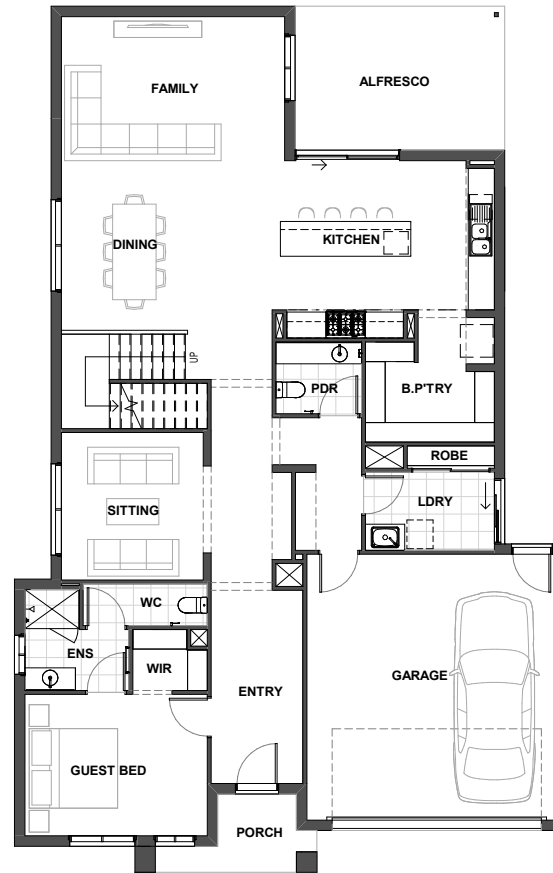

CLIFTON 331

MIN LOT FRONTAGE 14m
 HOUSE WIDTH 12.71m
 HOUSE LENGTH 19.91m
 HOME SIZE 331m²

ALFRESCO	4.8m x 3.3m	GARAGE	6.1m x 5.8m
BED 1	5.0m x 3.6m	GUEST BED	4.2m x 3.3m
BED 2	3.0m x 3.0m	KITCHEN	5.1m x 3.4m
BED 3	3.0m x 3.0m	LEISURE	4.4m x 3.1m
DINING	4.8m x 3.9m	SITTING	3.4m x 3.3m
FAMILY	5.1m x 3.3m		

Ground Floor

First Floor

FOR THE LIFE YOU LOVE

ARISTAHOMES.COM.AU