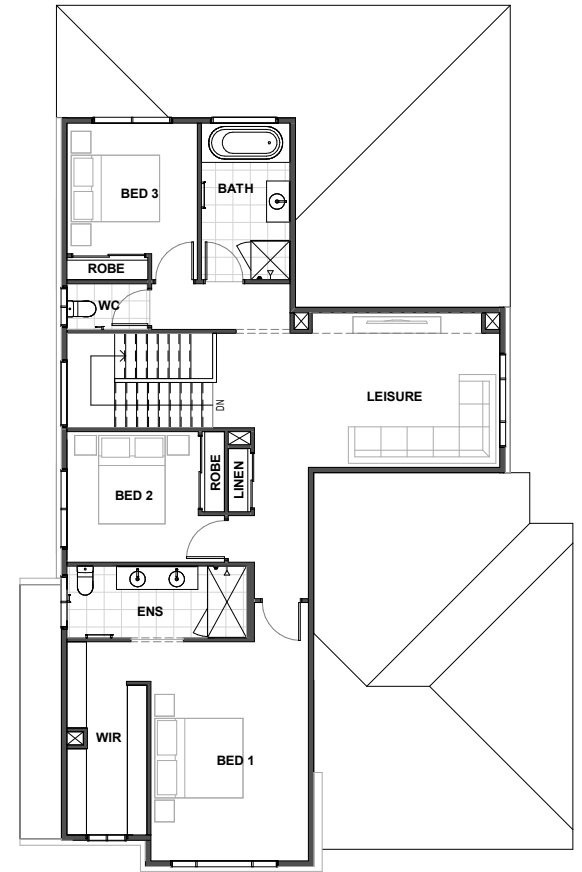

CLIFTON 331

MIN LOT FRONTAGE 14m
 HOUSE WIDTH 12.71m
 HOUSE LENGTH 19.91m
 HOME SIZE 331m²

ALFRESCO	4.8m x 3.3m	GARAGE	6.1m x 5.8m
BED 1	5.0m x 3.6m	GUEST BED	4.2m x 3.3m
BED 2	3.0m x 3.0m	KITCHEN	5.1m x 3.4m
BED 3	3.0m x 3.0m	LEISURE	4.4m x 3.1m
DINING	4.8m x 3.9m	SITTING	3.4m x 3.3m
FAMILY	5.1m x 3.3m		

Ground Floor

First Floor

FOR THE LIFE YOU LOVE

ARISTAHOMES.COM.AU