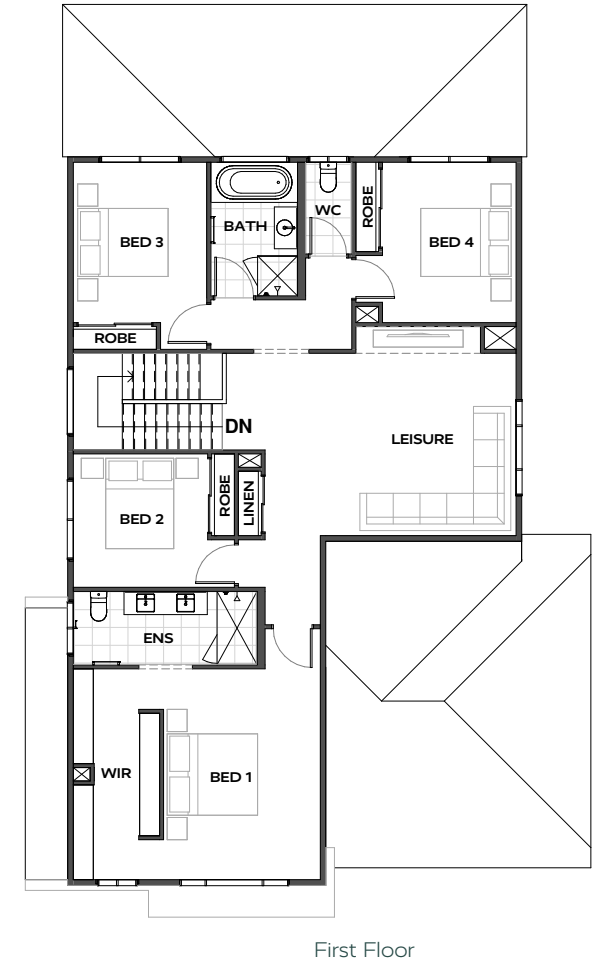

CLIFTON 354

MIN LOT FRONTAGE 14m
 HOUSE WIDTH 12.71m
 HOUSE LENGTH 20.51m
 HOME SIZE 354m²

ALFRESCO	5.1m x 3.3m	FAMILY	4.9m x 3.3m
BED 1	3.5m x 4.7m	GARAGE	6.1m x 5.8m
BED 2	3.0m x 3.0m	GUEST BED	4.2m x 3.5m
BED 3	3.6m x 3.0m	KITCHEN	5.1m x 4.1m
BED 4	3.6m x 3.0m	LEISURE	4.1m x 4.1m
DINING	4.8m x 4.2m	SITTING	3.3m x 3.2m