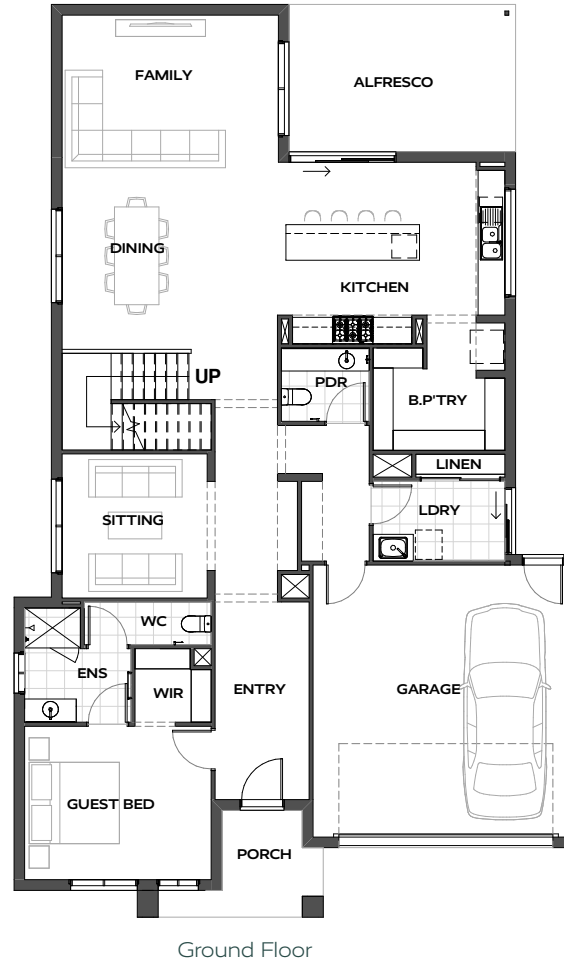

CLIFTON 354

MIN LOT FRONTAGE 14m
 HOUSE WIDTH 12.71m
 HOUSE LENGTH 20.51m
 HOME SIZE 354m²

ALFRESCO	5.1m x 3.3m	FAMILY	4.9m x 3.3m
BED 1	3.5m x 4.7m	GARAGE	6.1m x 5.8m
BED 2	3.0m x 3.0m	GUEST BED	4.2m x 3.5m
BED 3	3.6m x 3.0m	KITCHEN	5.1m x 4.1m
BED 4	3.6m x 3.0m	LEISURE	4.1m x 4.1m
DINING	4.8m x 4.2m	SITTING	3.3m x 3.2m