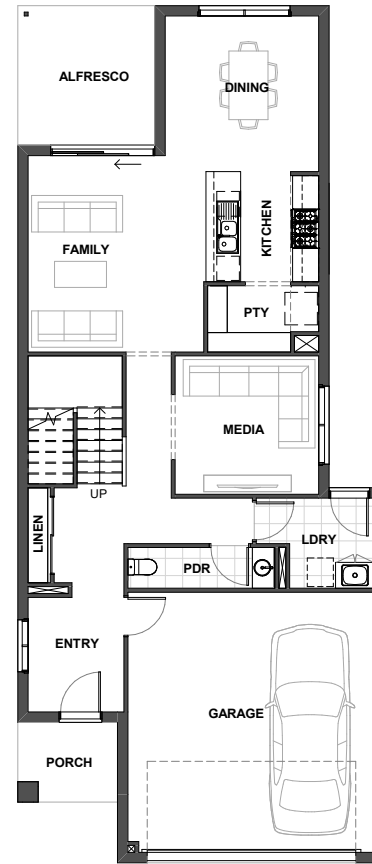

BUNGALA 259

MIN LOT FRONTAGE 10m
 HOUSE WIDTH 8.48m
 HOUSE LENGTH 19.77m
 HOME SIZE 259m²

| | | | |
|-----------------|-------------|----------------|-------------|
| ALFRESCO | 3.2m x 3.2m | DINING | 3.6m x 3.5m |
| BED 1 | 4.4m x 3.3m | FAMILY | 4.5m x 4.1m |
| BED 2 | 3.0m x 3.0m | GARAGE | 6.0m x 5.7m |
| BED 3 | 3.3m x 3.0m | KITCHEN | 2.5m x 2.6m |
| BED 4 | 3.3m x 3.0m | MEDIA | 3.2m x 3.3m |
| | | RETREAT | 4.3m x 3.6m |

Ground Floor

First Floor

FOR THE LIFE YOU LOVE

ARISTAHOMES.COM.AU