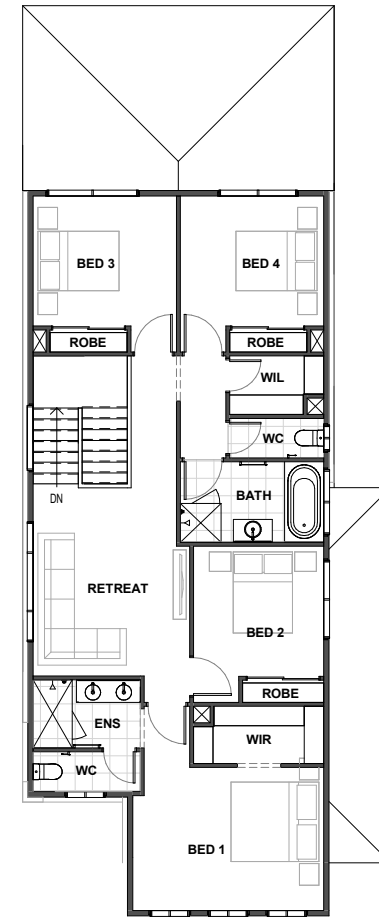

BUNGALA 259

MIN LOT FRONTAGE 10m
 HOUSE WIDTH 8.48m
 HOUSE LENGTH 19.77m
 HOME SIZE 259m²

| | | | |
|-----------------|-------------|----------------|-------------|
| ALFRESCO | 3.2m x 3.2m | DINING | 3.6m x 3.5m |
| BED 1 | 4.4m x 3.3m | FAMILY | 4.5m x 4.1m |
| BED 2 | 3.0m x 3.0m | GARAGE | 6.0m x 5.7m |
| BED 3 | 3.3m x 3.0m | KITCHEN | 2.5m x 2.6m |
| BED 4 | 3.3m x 3.0m | MEDIA | 3.2m x 3.3m |
| | | RETREAT | 4.3m x 3.6m |

Ground Floor

First Floor

FOR THE LIFE YOU LOVE

ARISTAHOMES.COM.AU