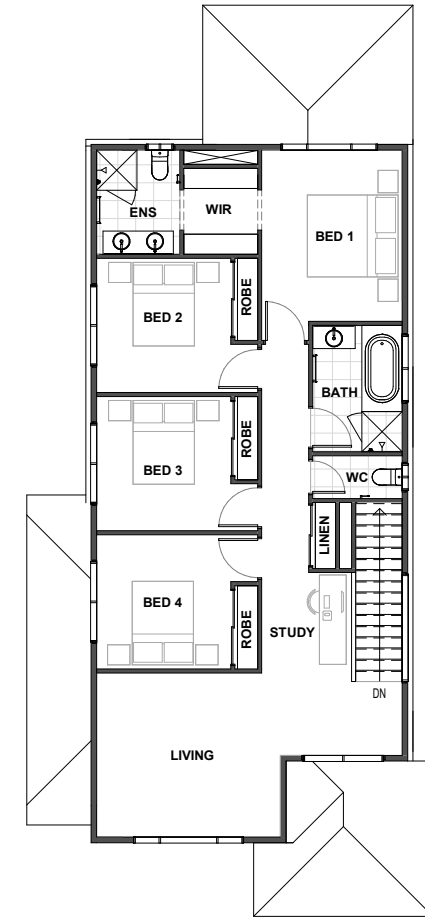

SABINA 243

MIN LOT FRONTAGE 10m
 HOUSE WIDTH 8.63m
 HOUSE LENGTH 19.92m
 HOME SIZE 243m²

| | | | |
|-----------------|-------------|------------------|-------------|
| ALFRESCO | 4.7m x 3.0m | FAMILY | 4.8m x 4.1m |
| BED 1 | 3.8m x 3.1m | GARAGE | 6.0m x 5.7m |
| BED 2 | 3.0m x 3.0m | KITCHEN | 4.8m x 2.7m |
| BED 3 | 3.0m x 3.0m | LIVING | 4.1m x 3.7m |
| BED 4 | 3.0m x 3.0m | PTRY/LDRY | 3.5m x 2.2m |
| DINING | 3.0m x 2.9m | | |

Ground Floor

First Floor

FOR THE LIFE YOU LOVE

ARISTAHOMES.COM.AU