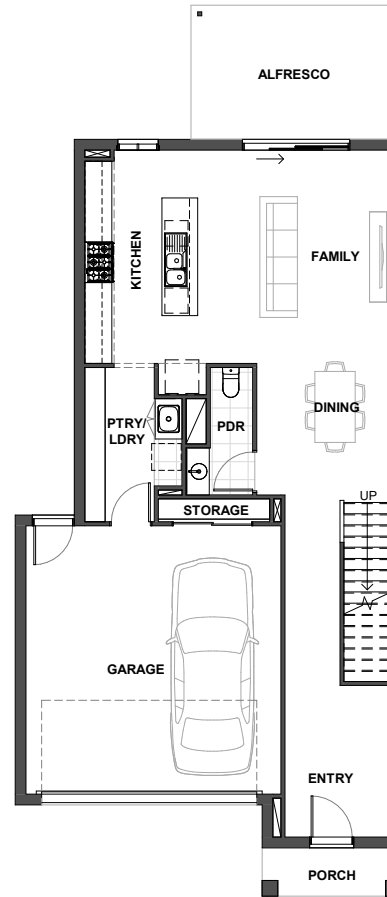

SABINA 243

MIN LOT FRONTAGE 10m
 HOUSE WIDTH 8.63m
 HOUSE LENGTH 19.92m
 HOME SIZE 243m²

| | | | |
|-----------------|-------------|------------------|-------------|
| ALFRESCO | 4.7m x 3.0m | FAMILY | 4.8m x 4.1m |
| BED 1 | 3.8m x 3.1m | GARAGE | 6.0m x 5.7m |
| BED 2 | 3.0m x 3.0m | KITCHEN | 4.8m x 2.7m |
| BED 3 | 3.0m x 3.0m | LIVING | 4.1m x 3.7m |
| BED 4 | 3.0m x 3.0m | PTRY/LDRY | 3.5m x 2.2m |
| DINING | 3.0m x 2.9m | | |

Ground Floor

First Floor

FOR THE LIFE YOU LOVE

ARISTAHOMES.COM.AU