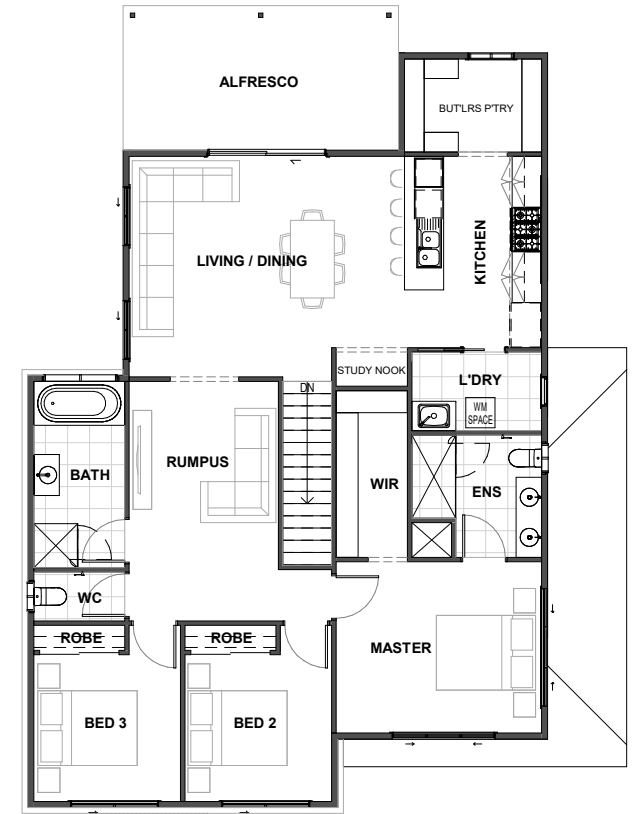

# THORNTON 255

MIN LOT FRONTAGE 14m  
 HOUSE WIDTH 12.36m  
 HOUSE LENGTH 16.51m  
 HOME SIZE 255m<sup>2</sup>

<b>ALFRESCO</b>	5.6m x 2.9m	<b>KITCHEN</b>	3.9m x 2.8m
<b>BED 2</b>	3.0m x 3.0m	<b>LIVING</b>	4.4m x 3.3m
<b>BED 3</b>	3.0m x 3.0m	<b>LIVING/DINING</b>	4.5m x 4.1m
<b>BED 4</b>	3.2m x 3.2m	<b>MASTER</b>	4.2m x 3.5m
<b>GARAGE</b>	7.2m x 5.7m	<b>RUMPUS</b>	4.9m x 3.1m

Ground Floor

First Floor

FOR THE LIFE YOU LOVE

ARISTAHOMES.COM.AU