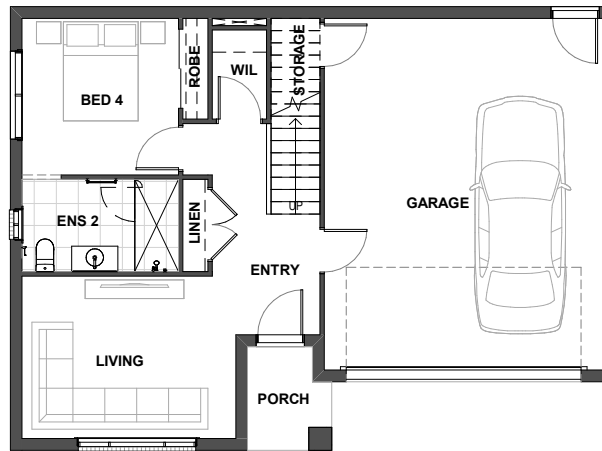

# THORNTON 255

MIN LOT FRONTAGE 14m  
 HOUSE WIDTH 12.36m  
 HOUSE LENGTH 16.51m  
 HOME SIZE 255m<sup>2</sup>

<b>ALFRESCO</b>	5.6m x 2.9m	<b>KITCHEN</b>	3.9m x 2.8m
<b>BED 2</b>	3.0m x 3.0m	<b>LIVING</b>	4.4m x 3.3m
<b>BED 3</b>	3.0m x 3.0m	<b>LIVING/DINING</b>	4.5m x 4.1m
<b>BED 4</b>	3.2m x 3.2m	<b>MASTER</b>	4.2m x 3.5m
<b>GARAGE</b>	7.2m x 5.7m	<b>RUMPUS</b>	4.9m x 3.1m

Ground Floor

First Floor

FOR THE LIFE YOU LOVE

ARISTAHOMES.COM.AU