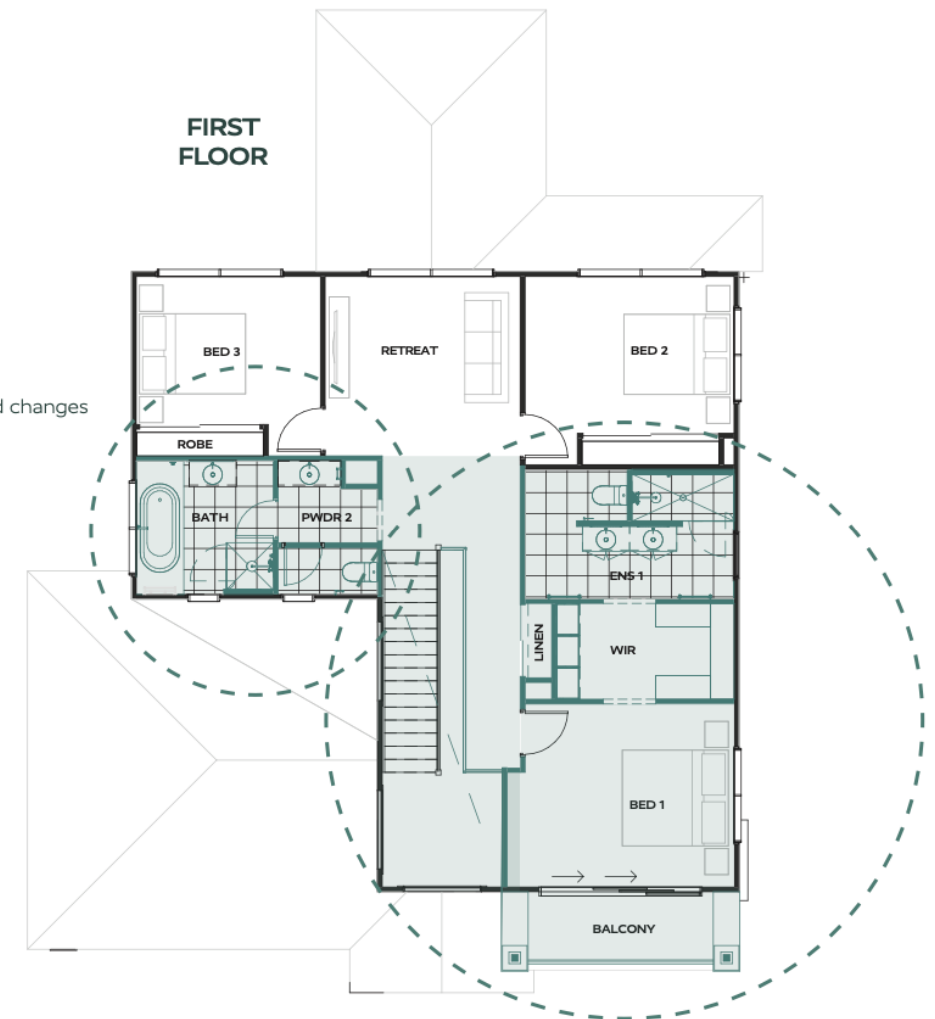

DIAMANTINA 300

MIN LOT FRONTAGE	HOUSE WIDTH	HOUSE LENGTH	HOME SIZE
15.5	13.33m	18.34m	300m ²

ALFRESCO	4.0m x 4.0m	DINING	4.0m x 3.5m
MASTER	4.0m x 3.5m	GARAGE	6.0m x 6.0m
BED 2	4.0m x 3.0m	KITCHEN	4.0m x 3.7m
BED 3	3.5m x 2.8m	LIVING	4.0m x 3.9m
BED 4	3.7m x 3.5m	RETREAT	3.7m x 3.4m