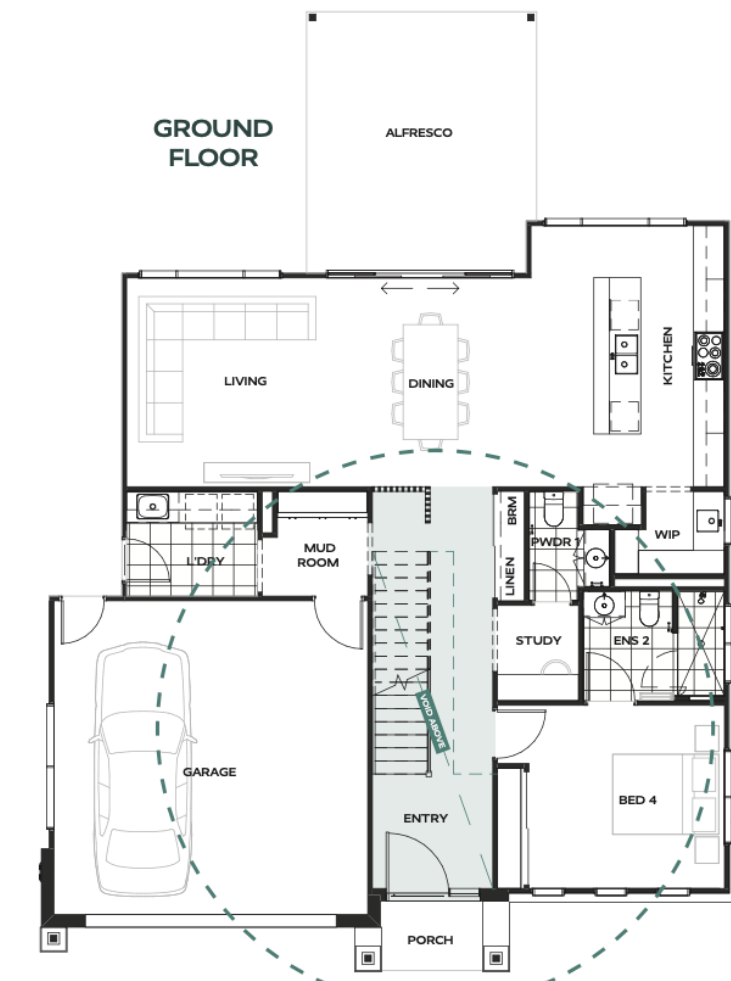

DIAMANTINA 300

MIN LOT FRONTAGE	HOUSE WIDTH	HOUSE LENGTH	HOME SIZE
15.5	13.33m	18.34m	300m ²

ALFRESCO	4.0m x 4.0m	DINING	4.0m x 3.5m
MASTER	4.0m x 3.5m	GARAGE	6.0m x 6.0m
BED 2	4.0m x 3.0m	KITCHEN	4.0m x 3.7m
BED 3	3.5m x 2.8m	LIVING	4.0m x 3.9m
BED 4	3.7m x 3.5m	RETREAT	3.7m x 3.4m