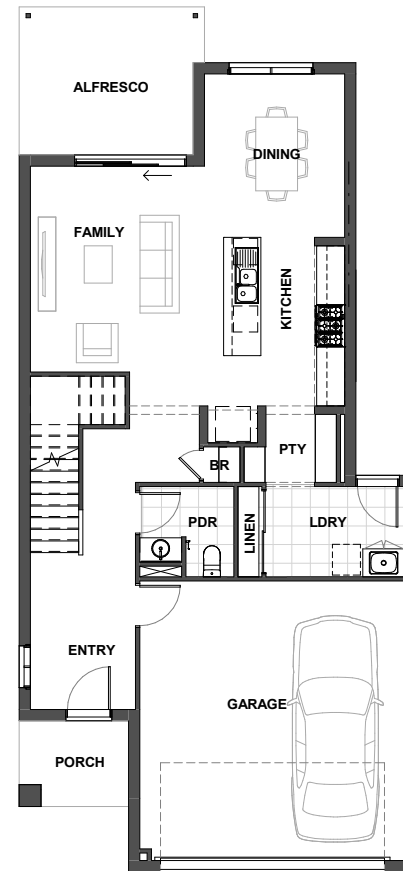

# BUNGALA 246

MIN LOT FRONTAGE	HOUSE WIDTH	HOUSE LENGTH	HOME SIZE
10m	8.53m	18.57m	246m <sup>2</sup>

<b>ALFRESCO</b>	3.8m x 3.2m	<b>DINING</b>	3.5m x 3.0m
<b>BED 1</b>	4.1m x 3.7m	<b>FAMILY</b>	4.4m x 3.8m
<b>BED 2</b>	3.1m x 3.0m	<b>GARAGE</b>	6.0m x 5.7m
<b>BED 3</b>	3.1m x 3.0m	<b>KITCHEN</b>	3.6m x 3.0m
<b>BED 4</b>	3.1m x 3.0m	<b>RETREAT</b>	4.4m x 3.7m

Ground Floor

First Floor

FOR THE LIFE YOU LOVE

ARISTAHOMES.COM.AU