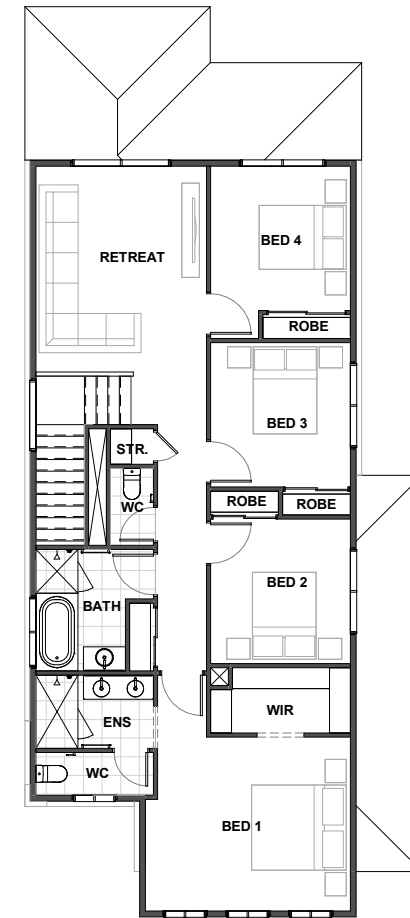

# BUNGALA 246

MIN LOT FRONTAGE	HOUSE WIDTH	HOUSE LENGTH	HOME SIZE
10m	8.53m	18.57m	246m <sup>2</sup>

<b>ALFRESCO</b>	3.8m x 3.2m	<b>DINING</b>	3.5m x 3.0m
<b>BED 1</b>	4.1m x 3.7m	<b>FAMILY</b>	4.4m x 3.8m
<b>BED 2</b>	3.1m x 3.0m	<b>GARAGE</b>	6.0m x 5.7m
<b>BED 3</b>	3.1m x 3.0m	<b>KITCHEN</b>	3.6m x 3.0m
<b>BED 4</b>	3.1m x 3.0m	<b>RETREAT</b>	4.4m x 3.7m

Ground Floor

First Floor

FOR THE LIFE YOU LOVE

ARISTAHOMES.COM.AU