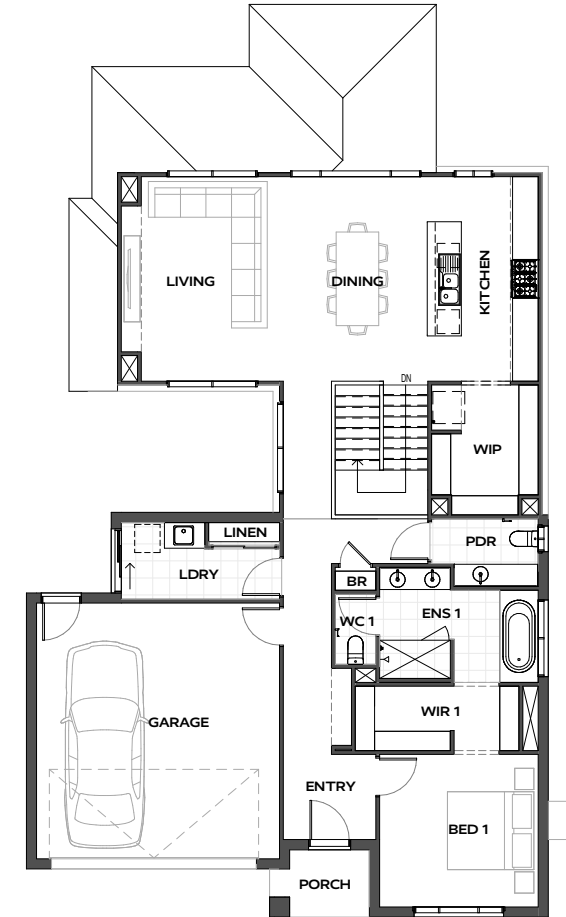

# YANKALILLA 269

MIN LOT FRONTAGE 13.5m  
 HOUSE WIDTH 12.25m  
 HOUSE LENGTH 20.97m  
 HOME SIZE 269m<sup>2</sup>

<b>ACTIVITY</b>	3.6m x 3.0m	<b>BED 4</b>	3.0m x 3.0m
<b>ALFRESCO</b>	3.1m x 3.4m	<b>DINING</b>	4.8m x 3.4m
<b>BED 1</b>	3.7m x 3.6m	<b>GARAGE</b>	6.0m x 5.7m
<b>BED 2</b>	3.0m x 3.0m	<b>KITCHEN</b>	4.8m x 2.6m
<b>BED 3</b>	3.0m x 3.0m	<b>LIVING</b>	4.8m x 3.8m