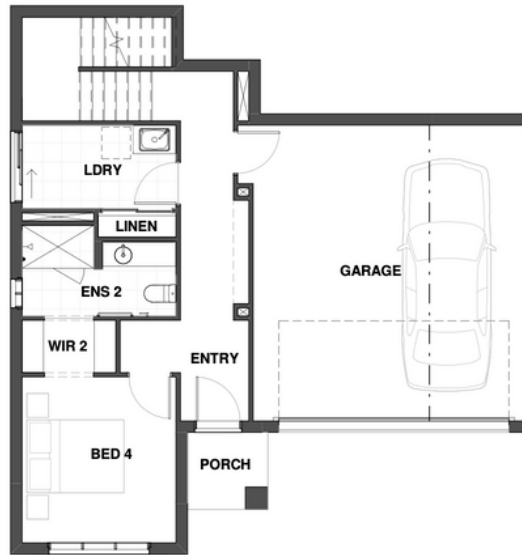

GREENOUGH 241

MIN LOT FRONTAGE	HOUSE WIDTH	HOUSE LENGTH	HOME SIZE
12.5m	11.01m	19.31m	241m ²

ALFRESCO	4.1m x 3.0m	DINING	4.7m x 3.5m
BED 1	3.6m x 3.3m	FAMILY	4.7m x 3.5m
BED 2	3.2m x 3.0m	GARAGE	6.2m x 5.7m
BED 3	3.0m x 3.0m	KITCHEN	4.7m x 2.5m
BED 4	3.5m x 3.2m		