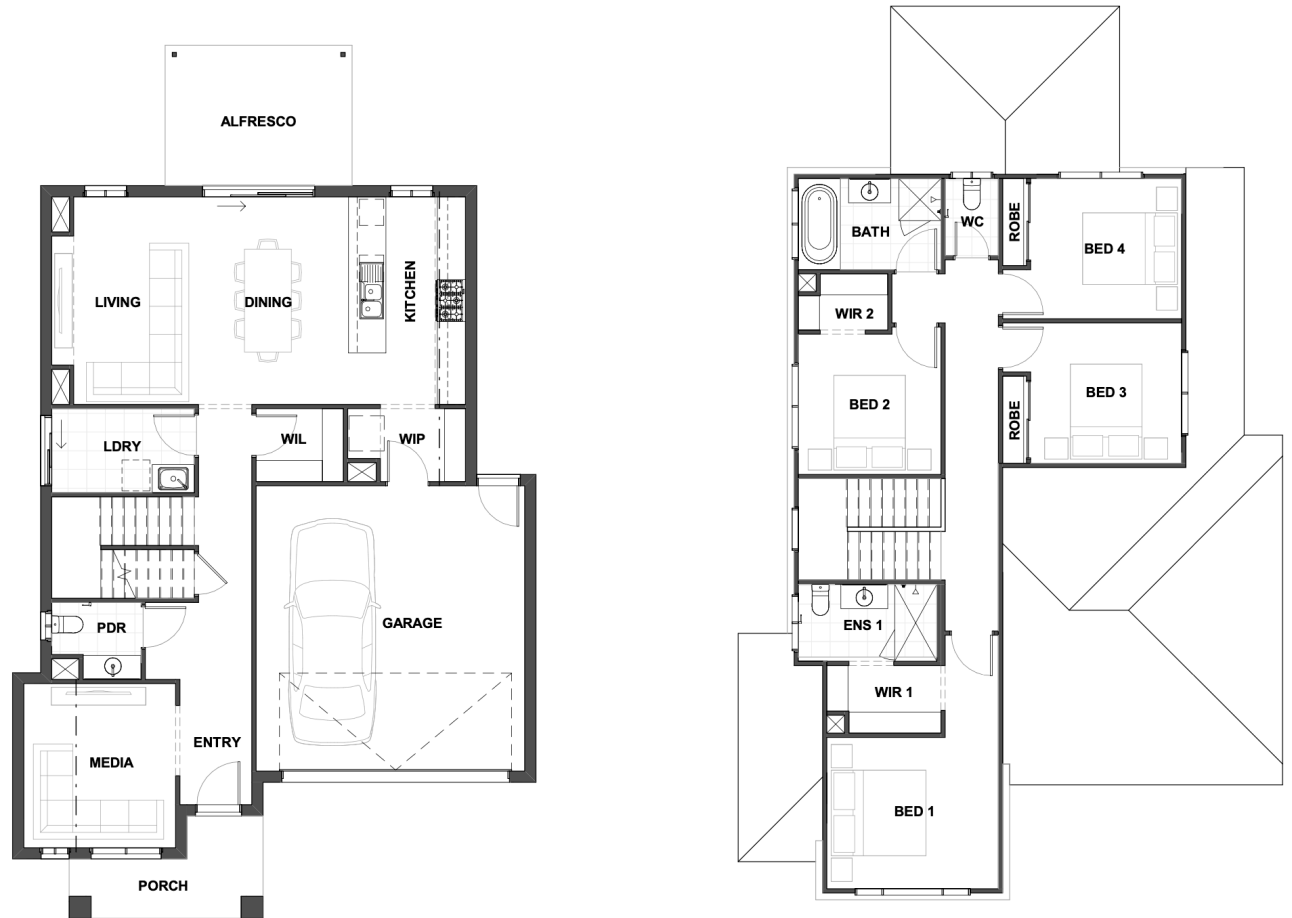

CHAMBERLAIN 245

MIN LOT FRONTAGE 12.5m
 HOUSE WIDTH 11.2m
 HOUSE LENGTH 18.68m
 HOME SIZE 245m²

| | | | |
|-----------------|-------------|----------------|-------------|
| ALFRESCO | 4.0m x 3.0m | DINING | 4.4m x 3.2m |
| BED 1 | 3.7m x 3.2m | GARAGE | 6.1m x 5.8m |
| BED 2 | 3.0m x 3.0m | KITCHEN | 4.4m x 2.5m |
| BED 3 | 3.2m x 3.0m | LIVING | 4.4m x 3.1m |
| BED 4 | 3.2m x 3.0m | MEDIA | 3.5m x 3.2m |