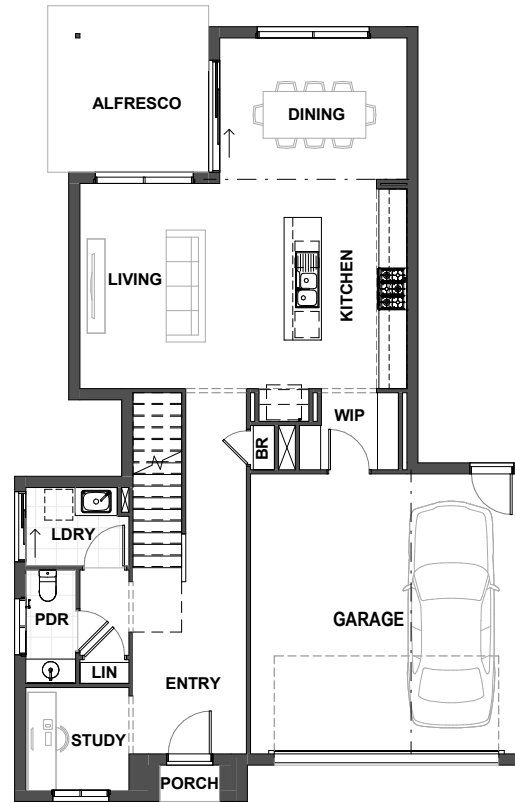

MORTLOCK 243

MIN LOT FRONTAGE 12.5m
 HOUSE WIDTH 11m
 HOUSE LENGTH 17.06m
 HOME SIZE 243m²

ALFRESCO	3.6m x 3.5m	DINING	4.0m x 3.0m
BED 1	4.5m x 3.3m	GARAGE	5.7m x 6.0m
BED 2	3.0m x 3.0m	KITCHEN	4.3m x 3.2m
BED 3	3.0m x 3.0m	LEISURE	3.3m x 4.4m
BED 4	3.0m x 3.0m	LIVING	3.0m x 4.4m

Ground Floor

First Floor

FOR THE LIFE YOU LOVE

ARISTAHOMES.COM.AU