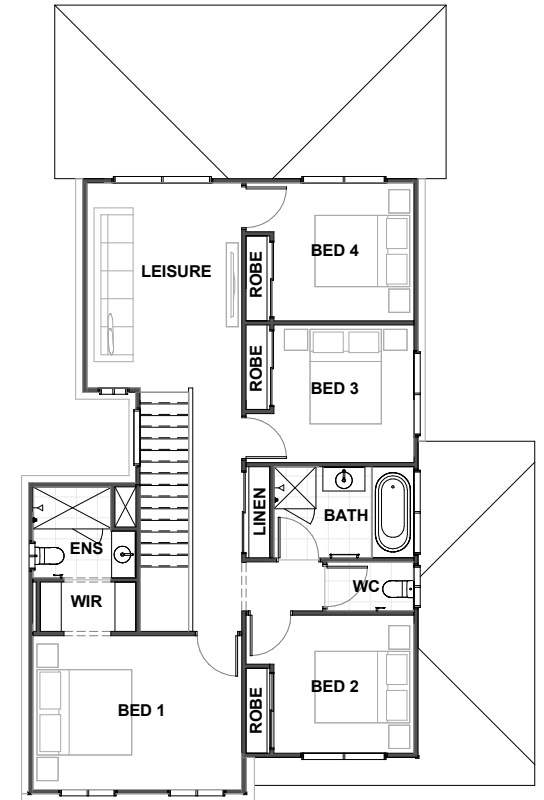

MORTLOCK 243

MIN LOT FRONTAGE 12.5m
 HOUSE WIDTH 11m
 HOUSE LENGTH 17.06m
 HOME SIZE 243m²

ALFRESCO	3.6m x 3.5m	DINING	4.0m x 3.0m
BED 1	4.5m x 3.3m	GARAGE	5.7m x 6.0m
BED 2	3.0m x 3.0m	KITCHEN	4.3m x 3.2m
BED 3	3.0m x 3.0m	LEISURE	3.3m x 4.4m
BED 4	3.0m x 3.0m	LIVING	3.0m x 4.4m

Ground Floor

First Floor

FOR THE LIFE YOU LOVE

ARISTAHOMES.COM.AU