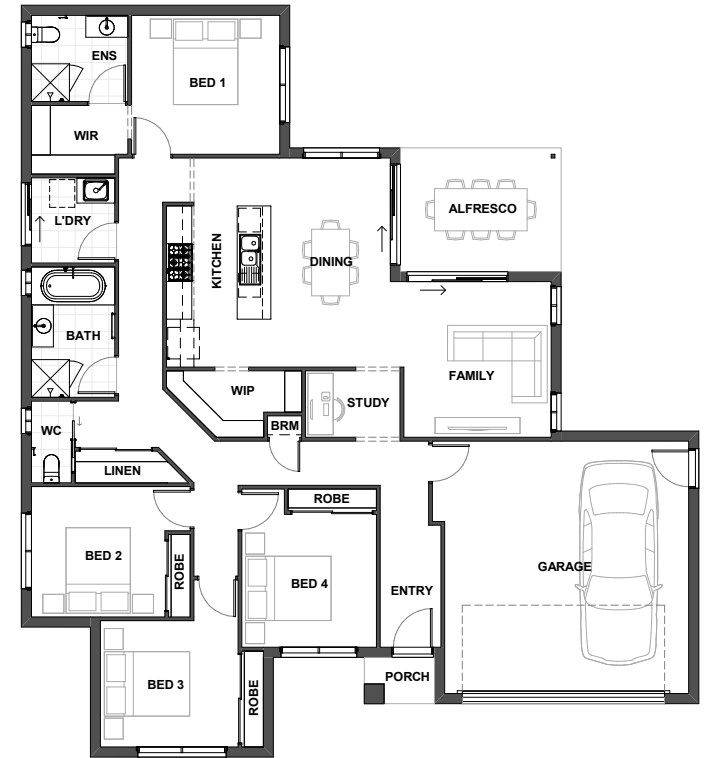

# BARNETT 212

MIN LOT FRONTAGE 18m  
 HOUSE WIDTH 16.1m  
 HOUSE LENGTH 17.87m  
 HOME SIZE 212m<sup>2</sup>

<b>ALFRESCO</b>	3.8m x 2.9m	<b>DINING</b>	5.0m x 2.8m
<b>BED 1</b>	3.5m x 3.3m	<b>FAMILY</b>	3.7m x 3.5m
<b>BED 2</b>	3.2m x 3.1m	<b>GARAGE</b>	6.0m x 5.8m
<b>BED 3</b>	3.3m x 3.0m	<b>KITCHEN</b>	3.8m x 2.5m
<b>BED 4</b>	3.2m x 3.2m		